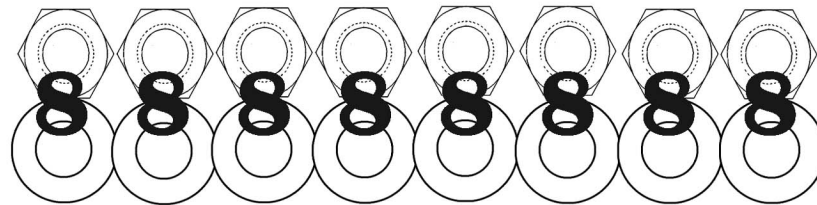

- 1: Turbo Inlet Bolts x4
- 2: Cat Pipe Bolts x4
- 3: Wastegate Outlet Bolts x4
- 4: Header Crossover Bolts x4
- 5: Downpipe / Turbo Outlet nuts x 7
- 6: Wastegate Outlet Pipe Bolts x 2
- 7: Wastegate Inlet Pipe bolts x3
- 8: Exhaust Stud nuts / Washers x 8
- 9: Turbo Mounting Bolts x2