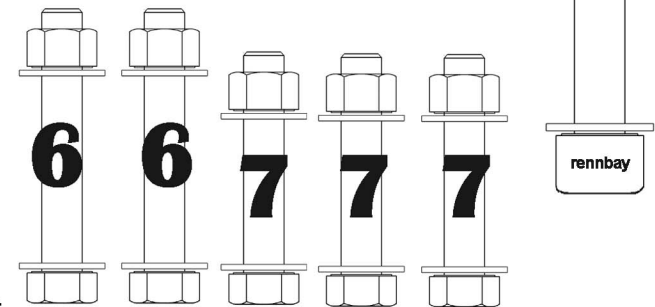

- 1: Turbo Inlet Bolts x4
- 2: Cat Pipe Bolts x4
- 3: Wastegate Outlet Bolts x4
- 4: Header Crossover Bolts x4
- 5: Downpipe / Turbo Outlet nuts x 7
- 6: Wastegate Outlet Pipe Bolts x 2
- 7: Wastegate Inlet Pipe bolts x3
- 8: Exhaust Stud nuts / Washers x 8
- 9: Turbo Mounting Bolts x2